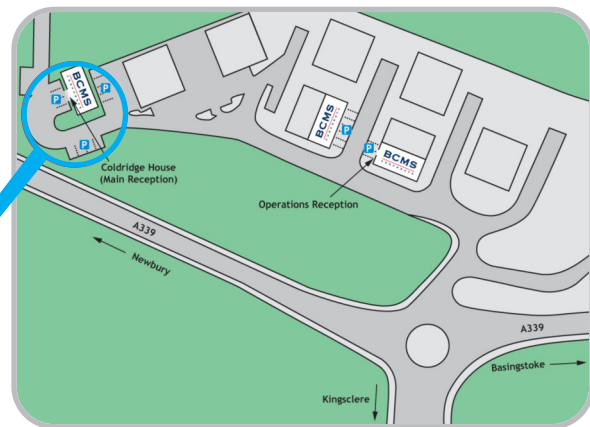

How to find us

BCMS Corporate

Kingsclere Business Park
Kingsclere
Berkshire
RG20 4SW

T: 01635 299 616
F: 01635 818 511
E: info@bcmscorporate.com
W: www.bcmscorporate.com

Directions from M4 motorway / A34

1. Leave / cross the M4 at junction 13
2. Take the A34 south for approximately 8 miles
3. Exit the A34 at the Tot Hill Services and turn left towards Newbury on the B4640
4. After approximately 2 miles turn right at the roundabout onto the A339 towards Basingstoke
5. Remain on the A339 towards Basingstoke
6. After 7 miles you will pass a filling station on the left and reach a small roundabout
7. Turn left into Kingsclere Park Business
8. See map (right) for locations of our offices

By rail Newbury or Basingstoke

For rail travel information contact National Rail Enquiries on 08457 48 49 50

Please go to the main reception at Coldridge House

From the South M3 Motorway

1. Leave the M3 at Junction 6
2. Follow the signs to Newbury staying on the A339 heading North
3. After approximately 7 miles you will approach the village of Kingsclere
4. Continue on the A339 until you reach a small roundabout
5. At this roundabout turn right into the Business Park
6. Coldridge House is straight ahead at the end of the park; Queen Isabelle house is 50 yards on your right