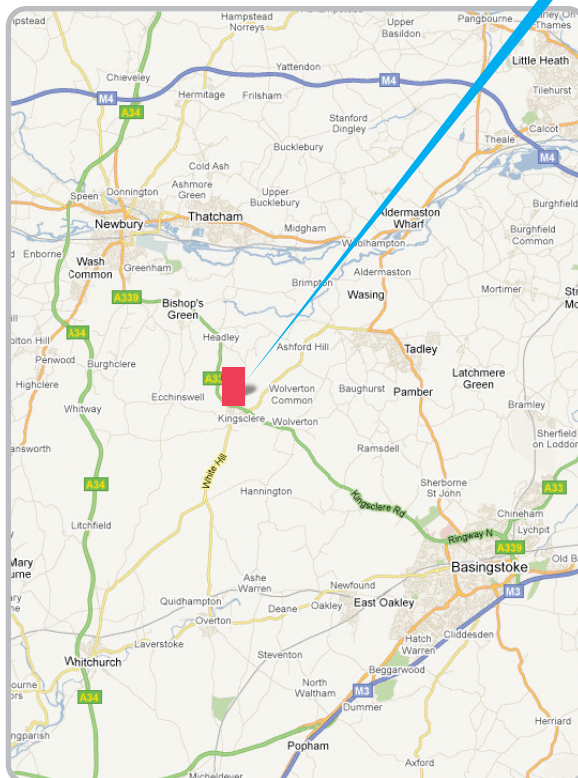

How to find us

BCMS Corporate

Kingsclere Business Park
Kingsclere
Berkshire
RG20 4SW

T: 01635 299 616
F: 01635 818 511
E: info@bcmscorporate.com
W: www.bcmscorporate.com

Directions from M4 motorway / A34

1. Leave / cross the M4 at junction 13
2. Take the A34 south for approximately 8 miles
3. Exit the A34 at the Tot Hill Services and turn left towards Newbury on the B4640
4. After approximately 2 miles turn right at the roundabout onto the A339 towards Basingstoke
5. Remain on the A339 towards Basingstoke
6. After 7 miles you will pass a filling station on the left and reach a small roundabout
7. Turn left into Kingsclere Park Business
8. See map (right) for locations of our offices

By rail Newbury or Basingstoke

For rail travel information contact National Rail Enquiries on 08457 48 49 50

Please go to the main reception at Coldridge House

From the South M3 Motorway

1. Leave the M3 at Junction 6
2. Follow the signs to Newbury staying on the A339 heading North
3. After approximately 7 miles you will approach the village of Kingsclere
4. Continue on the A339 until you reach a small roundabout
5. At this roundabout turn right into the Business Park
6. Coldridge House is straight ahead at the end of the park; Queen Isabelle house is 50 yards on your right